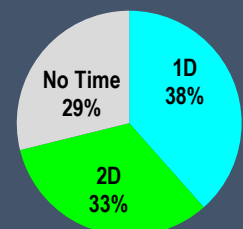

EQUIPRIDE SPRING SHOOTOUT

BARREL RACE

WINONA, MN

4/6 - 4/8 2018

SC PRODUCTIONS

NUMBER OF HORSES WITHIN EACH DIVISION

Open 4D Class
Half Second Splits

NBHA Open 4D Class
Half, Half, Full Splits

Futurity Sidepot
2D Class
Full Second Splits

Derby Sidepot
2D Class
Half Second Splits

DRAW CONDITIONS

Ground Spot	Avg. Time Ran	Total Runs	1D Runs	2D Runs	3D Runs	4D Runs	No Times
Top of Ground	16.293	142	9%	26%	23%	16%	26%
2nd Out	16.576	141	6%	10%	31%	20%	33%
3rd Out	16.674	138	1%	16%	22%	29%	32%
4th Out	16.406	139	6%	18%	22%	24%	29%
Bottom of Ground	16.584	138	4%	15%	24%	32%	25%
All Times	16.503	698	5%	17%	25%	24%	29%