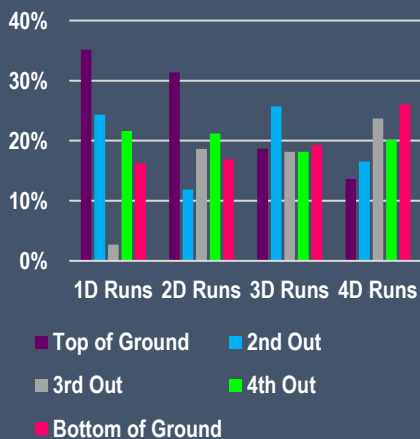

EQUIPRIDE SPRING SHOOTOUT

BARREL RACE

WINONA, MN

4/6 - 4/8 2018

SC PRODUCTIONS

NUMBER OF HORSES WITHIN EACH DIVISION

Open 4D Class
Half Second Splits

NBHA Open 4D Class
Half, Half, Full Splits

Futurity Sidepot
2D Class
Full Second Splits

Derby Sidepot
2D Class
Half Second Splits

DRAW CONDITIONS

Ground Spot	Avg. Time Ran	Total Runs	1D Runs	2D Runs	3D Runs	4D Runs	No Times
Top of Ground	16.293	142	9%	26%	23%	16%	26%
2nd Out	16.576	141	6%	10%	31%	20%	33%
3rd Out	16.674	138	1%	16%	22%	29%	32%
4th Out	16.406	139	6%	18%	22%	24%	29%
Bottom of Ground	16.584	138	4%	15%	24%	32%	25%
All Times	16.503	698	5%	17%	25%	24%	29%

Ground Spot Avg. Times

Big Drag Avg. Times per Day