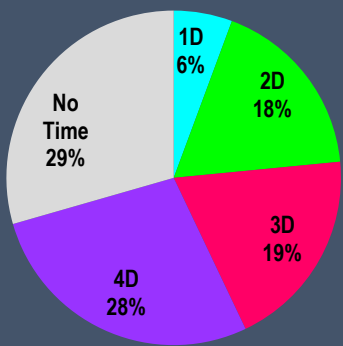

EQUIPRIDE SPRING SHOOTOUT

BARREL RACE

WINONA, MN

4/6 - 4/8 2018

SC PRODUCTIONS

NUMBER OF HORSES WITHIN EACH DIVISION

Open 4D Class
Half Second Splits

NBHA Open 4D Class
Half, Half, Full Splits

Futurity Sidepot
2D Class
Full Second Splits

Derby Sidepot
2D Class
Half Second Splits

DRAW CONDITIONS

Ground Spot	Avg. Time Ran	Total Runs	1D Runs	2D Runs	3D Runs	4D Runs	No Times
Top of Ground	16.293	142	9%	26%	23%	16%	26%
2nd Out	16.576	141	6%	10%	31%	20%	33%
3rd Out	16.674	138	1%	16%	22%	29%	32%
4th Out	16.406	139	6%	18%	22%	24%	29%
Bottom of Ground	16.584	138	4%	15%	24%	32%	25%
All Times	16.503	698	5%	17%	25%	24%	29%