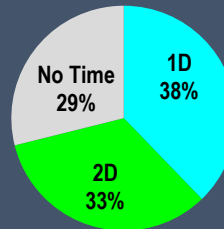

EQUIPRIDE SPRING SHOOTOUT

BARREL RACE

WINONA, MN

4/6 - 4/8 2018

SC PRODUCTIONS

NUMBER OF HORSES WITHIN EACH DIVISION

Open 4D Class
Half Second Splits

NBHA Open 4D Class
Half, Half, Full Splits

Futurity Sidepot
2D Class
Full Second Splits

Derby Sidepot
2D Class
Half Second Splits

DRAW CONDITIONS

Ground Spot	Avg. Time Ran	Total Runs	1D Runs	2D Runs	3D Runs	4D Runs	No Times
Top of Ground	16.293	142	9%	26%	23%	16%	26%
2nd Out	16.576	141	6%	10%	31%	20%	33%
3rd Out	16.674	138	1%	16%	22%	29%	32%
4th Out	16.406	139	6%	18%	22%	24%	29%
Bottom of Ground	16.584	138	4%	15%	24%	32%	25%
All Times	16.503	698	5%	17%	25%	24%	29%