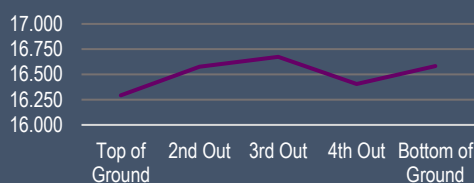

EQUIPRIDE SPRING SHOOTOUT

BARREL RACE

WINONA, MN

4/6 - 4/8 2018

SC PRODUCTIONS

NUMBER OF HORSES WITHIN EACH DIVISION

Open 4D Class
Half Second Splits

NBHA Open 4D Class
Half, Half, Full Splits

Futurity Sidepot
2D Class
Full Second Splits

Derby Sidepot
2D Class
Half Second Splits

DRAW CONDITIONS

Ground Spot	Avg. Time Ran	Total Runs	1D Runs	2D Runs	3D Runs	4D Runs	No Times
Top of Ground	16.293	142	9%	26%	23%	16%	26%
2nd Out	16.576	141	6%	10%	31%	20%	33%
3rd Out	16.674	138	1%	16%	22%	29%	32%
4th Out	16.406	139	6%	18%	22%	24%	29%
Bottom of Ground	16.584	138	4%	15%	24%	32%	25%
All Times	16.503	698	5%	17%	25%	24%	29%

Ground Spot Avg. Times

Big Drag Avg. Times per Day