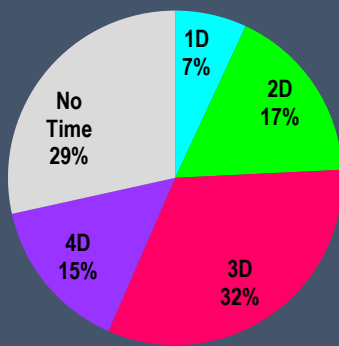

EQUIPRIDE SPRING SHOOTOUT

BARREL RACE

WINONA, MN

4/6 - 4/8 2018

SC PRODUCTIONS

NUMBER OF HORSES WITHIN EACH DIVISION

Open 4D Class
Half Second Splits

NBHA Open 4D Class
Half, Half, Full Splits

Futurity Sidepot
2D Class
Full Second Splits

Derby Sidepot
2D Class
Half Second Splits

DRAW CONDITIONS

Ground Spot	Avg. Time Ran	Total Runs	1D Runs	2D Runs	3D Runs	4D Runs	No Times
Top of Ground	16.293	142	9%	26%	23%	16%	26%
2nd Out	16.576	141	6%	10%	31%	20%	33%
3rd Out	16.674	138	1%	16%	22%	29%	32%
4th Out	16.406	139	6%	18%	22%	24%	29%
Bottom of Ground	16.584	138	4%	15%	24%	32%	25%
All Times	16.503	698	5%	17%	25%	24%	29%