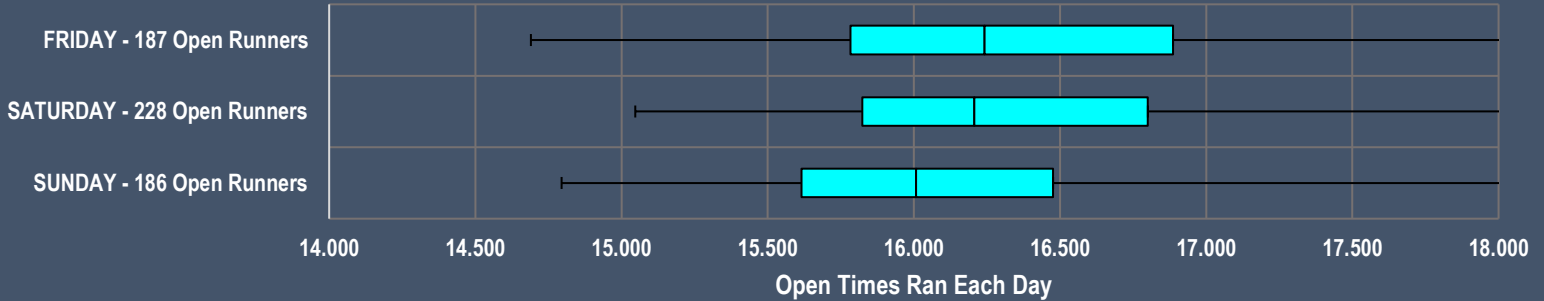

EQUIPRIDE SPRING SHOOTOUT

BARREL RACE

WINONA, MN

4/6 - 4/8 2018

SC PRODUCTIONS

NUMBER OF HORSES WITHIN EACH DIVISION

Open 4D Class
Half Second Splits

NBHA Open 4D Class
Half, Half, Full Splits

Futurity Sidepot
2D Class
Full Second Splits

Derby Sidepot
2D Class
Half Second Splits

DRAW CONDITIONS

Ground Spot	Avg. Time Ran	Total Runs	1D Runs	2D Runs	3D Runs	4D Runs	No Times
Top of Ground	16.293	142	9%	26%	23%	16%	26%
2nd Out	16.576	141	6%	10%	31%	20%	33%
3rd Out	16.674	138	1%	16%	22%	29%	32%
4th Out	16.406	139	6%	18%	22%	24%	29%
Bottom of Ground	16.584	138	4%	15%	24%	32%	25%
All Times	16.503	698	5%	17%	25%	24%	29%

Ground Spot Avg. Times

Big Drag Avg. Times per Day