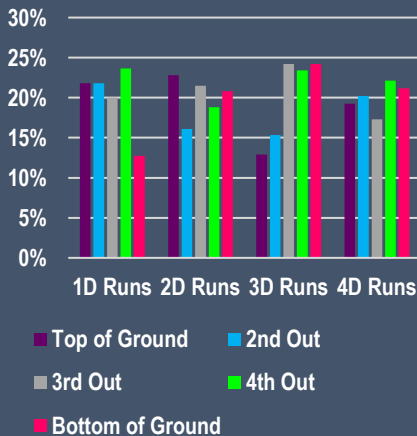

French Streakto Vegas Barrel Race

BARREL RACE

HINCKLEY, MN

4/20 - 4/22 2018

SC PRODUCTIONS

NUMBER OF HORSES WITHIN EACH DIVISION

Open 4D Class
Half Second Splits

NBHA Open 4D Class
Half, Half, Full Splits

Futurity Sidepot
2D Class
Full Second Splits

Derby Sidepot
2D Class
Half Second Splits

DRAW CONDITIONS

Ground Spot	Avg. Time Ran	Total Runs	1D Runs	2D Runs	3D Runs	4D Runs	No Times
Top of Ground	16.002	131	18%	26%	12%	15%	28%
2 nd Out	15.898	128	19%	19%	15%	16%	31%
3 rd Out	15.924	129	17%	25%	23%	14%	21%
4 th Out	15.847	127	21%	22%	23%	18%	17%
Bottom of Ground	16.026	127	11%	24%	24%	17%	24%
All Times	15.938	642	17%	23%	19%	16%	24%

Ground Spot Avg. Times

Big Drag Avg. Times per Day