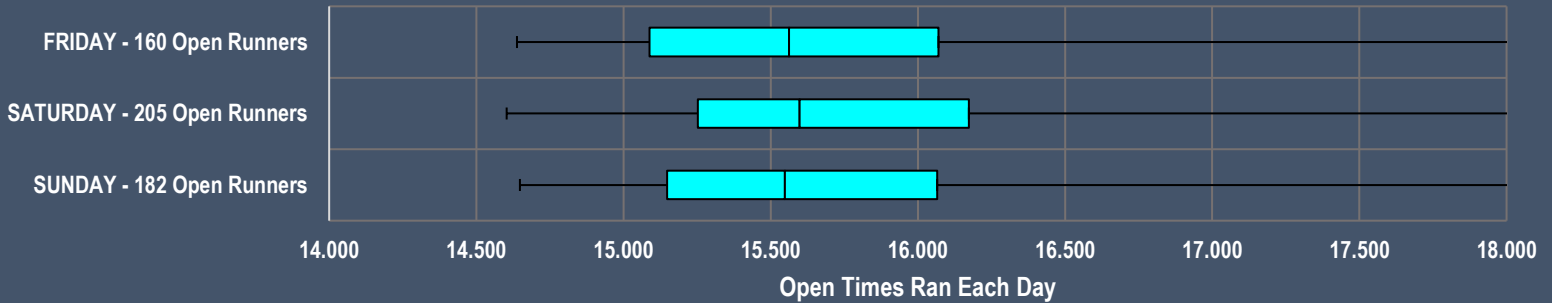

French Streakto Vegas Barrel Race

BARREL RACE

HINCKLEY, MN

4/20 - 4/22 2018

SC PRODUCTIONS

NUMBER OF HORSES WITHIN EACH DIVISION

Open 4D Class
Half Second Splits

NBHA Open 4D Class
Half, Half, Full Splits

Futurity Sidepot
2D Class
Full Second Splits

Derby Sidepot
2D Class
Half Second Splits

DRAW CONDITIONS

Ground Spot	Avg. Time Ran	Total Runs	1D Runs	2D Runs	3D Runs	4D Runs	No Times
Top of Ground	16.002	131	18%	26%	12%	15%	28%
2 nd Out	15.898	128	19%	19%	15%	16%	31%
3 rd Out	15.924	129	17%	25%	23%	14%	21%
4 th Out	15.847	127	21%	22%	23%	18%	17%
Bottom of Ground	16.026	127	11%	24%	24%	17%	24%
All Times	15.938	642	17%	23%	19%	16%	24%

Ground Spot Avg. Times

Big Drag Avg. Times per Day