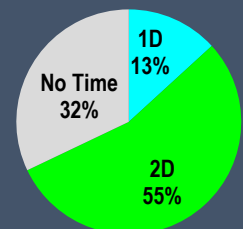

French Streakto Vegas Barrel Race

BARREL RACE

HINCKLEY, MN

4/20 - 4/22 2018

SC PRODUCTIONS

NUMBER OF HORSES WITHIN EACH DIVISION

Open 4D Class
Half Second Splits

NBHA Open 4D Class
Half, Half, Full Splits

Futurity Sidepot
2D Class
Full Second Splits

Derby Sidepot
2D Class
Half Second Splits

DRAW CONDITIONS

Ground Spot	Avg. Time Ran	Total Runs	1D Runs	2D Runs	3D Runs	4D Runs	No Times
Top of Ground	16.002	131	18%	26%	12%	15%	28%
2 nd Out	15.898	128	19%	19%	15%	16%	31%
3 rd Out	15.924	129	17%	25%	23%	14%	21%
4 th Out	15.847	127	21%	22%	23%	18%	17%
Bottom of Ground	16.026	127	11%	24%	24%	17%	24%
All Times	15.938	642	17%	23%	19%	16%	24%