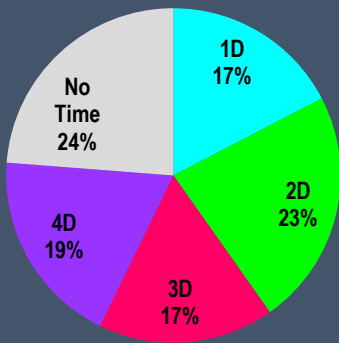

French Streakto Vegas Barrel Race

BARREL RACE

HINCKLEY, MN

4/20 - 4/22 2018

SC PRODUCTIONS

NUMBER OF HORSES WITHIN EACH DIVISION

Open 4D Class
Half Second Splits

NBHA Open 4D Class
Half, Half, Full Splits

Futurity Sidepot
2D Class
Full Second Splits

Derby Sidepot
2D Class
Half Second Splits

DRAW CONDITIONS

Ground Spot	Avg. Time Ran	Total Runs	1D Runs	2D Runs	3D Runs	4D Runs	No Times
Top of Ground	16.002	131	18%	26%	12%	15%	28%
2 nd Out	15.898	128	19%	19%	15%	16%	31%
3 rd Out	15.924	129	17%	25%	23%	14%	21%
4 th Out	15.847	127	21%	22%	23%	18%	17%
Bottom of Ground	16.026	127	11%	24%	24%	17%	24%
All Times	15.938	642	17%	23%	19%	16%	24%