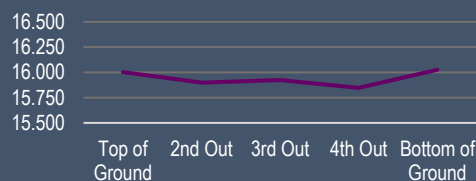

Futurity Sidepot
2D Class
Full Second Splits

Derby Sidepot
2D Class
Half Second Splits

DRAW CONDITIONS

Ground Spot	Avg. Time Ran	Total Runs	1D Runs	2D Runs	3D Runs	4D Runs	No Times
Top of Ground	16.002	131	18%	26%	12%	15%	28%
2 nd Out	15.898	128	19%	19%	15%	16%	31%
3 rd Out	15.924	129	17%	25%	23%	14%	21%
4 th Out	15.847	127	21%	22%	23%	18%	17%
Bottom of Ground	16.026	127	11%	24%	24%	17%	24%
All Times	15.938	642	17%	23%	19%	16%	24%

Ground Spot Avg. Times

Big Drag Avg. Times per Day