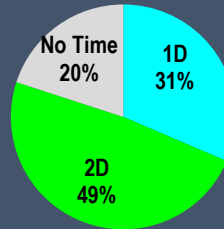

French Streakto Vegas Barrel Race

BARREL RACE

HINCKLEY, MN

4/20 - 4/22 2018

SC PRODUCTIONS

NUMBER OF HORSES WITHIN EACH DIVISION

Open 4D Class
Half Second Splits

NBHA Open 4D Class
Half, Half, Full Splits

Futurity Sidepot
2D Class
Full Second Splits

Derby Sidepot
2D Class
Half Second Splits

DRAW CONDITIONS

Ground Spot	Avg. Time Ran	Total Runs	1D Runs	2D Runs	3D Runs	4D Runs	No Times
Top of Ground	16.002	131	18%	26%	12%	15%	28%
2 nd Out	15.898	128	19%	19%	15%	16%	31%
3 rd Out	15.924	129	17%	25%	23%	14%	21%
4 th Out	15.847	127	21%	22%	23%	18%	17%
Bottom of Ground	16.026	127	11%	24%	24%	17%	24%
All Times	15.938	642	17%	23%	19%	16%	24%