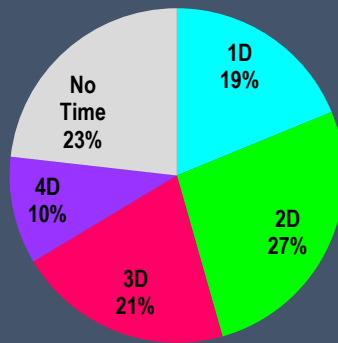

French Streakto Vegas Barrel Race

BARREL RACE

HINCKLEY, MN

4/20 - 4/22 2018

SC PRODUCTIONS

NUMBER OF HORSES WITHIN EACH DIVISION

Open 4D Class
Half Second Splits

NBHA Open 4D Class
Half, Half, Full Splits

Futurity Sidepot
2D Class
Full Second Splits

Derby Sidepot
2D Class
Half Second Splits

DRAW CONDITIONS

Ground Spot	Avg. Time Ran	Total Runs	1D Runs	2D Runs	3D Runs	4D Runs	No Times
Top of Ground	16.002	131	18%	26%	12%	15%	28%
2 nd Out	15.898	128	19%	19%	15%	16%	31%
3 rd Out	15.924	129	17%	25%	23%	14%	21%
4 th Out	15.847	127	21%	22%	23%	18%	17%
Bottom of Ground	16.026	127	11%	24%	24%	17%	24%
All Times	15.938	642	17%	23%	19%	16%	24%